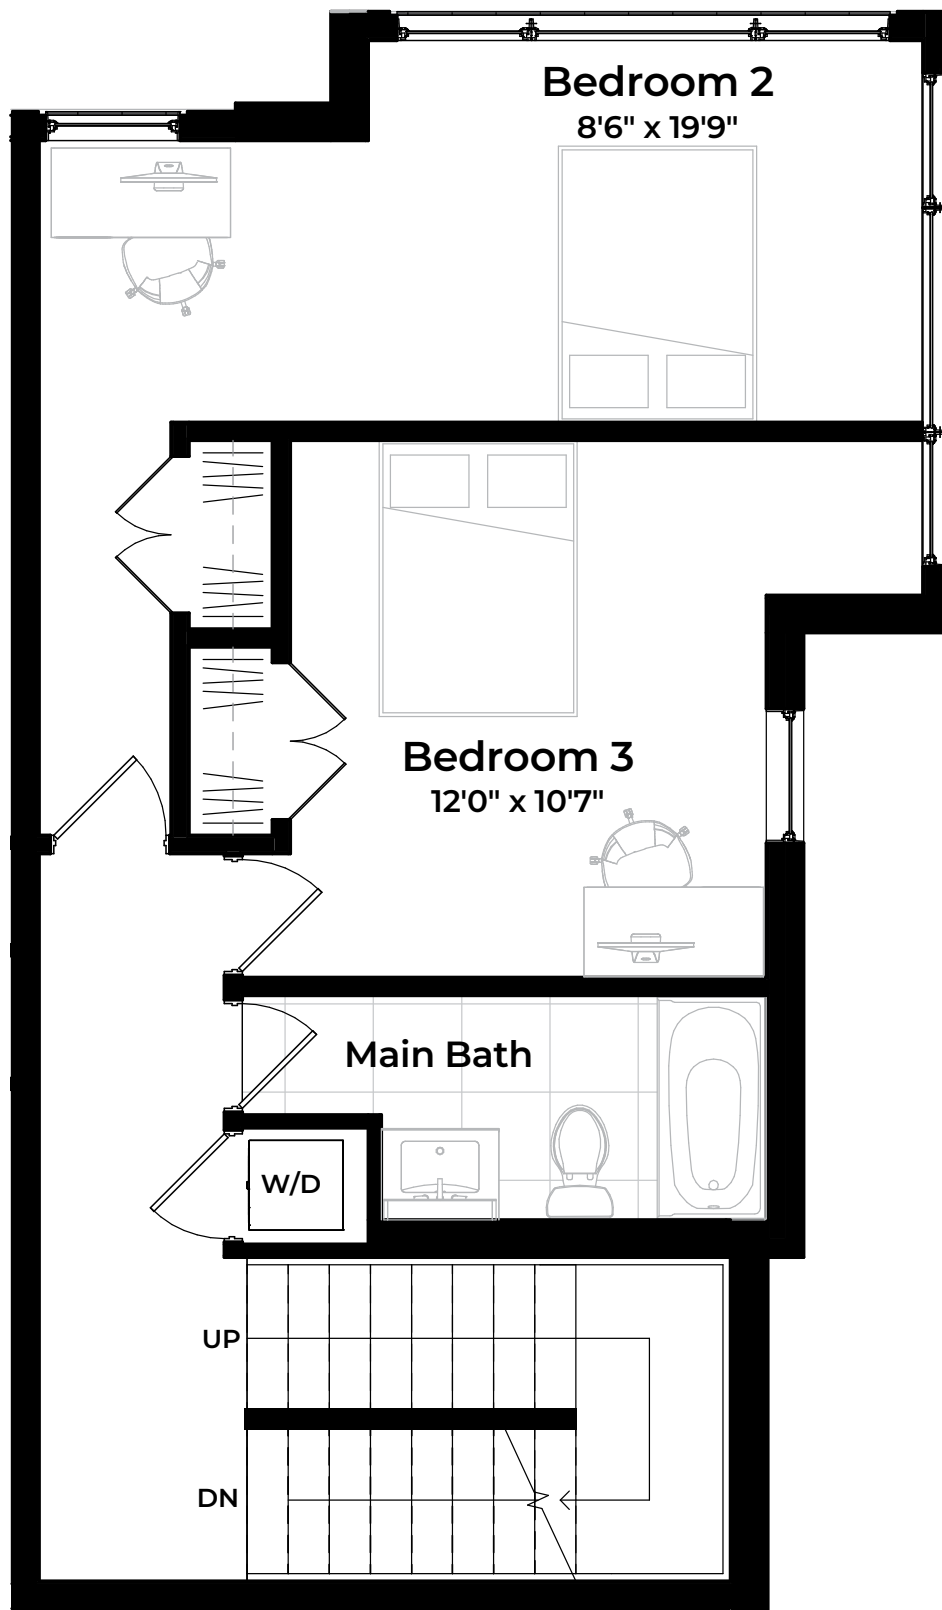

# The KINGSWELL ALT

2,020 SQ. FT. | 3 Bedrooms, 2.5 Bathrooms

**MAIN FLOOR**

**SECOND FLOOR**

**THIRD FLOOR**

**PARKING**

**TERRACE**