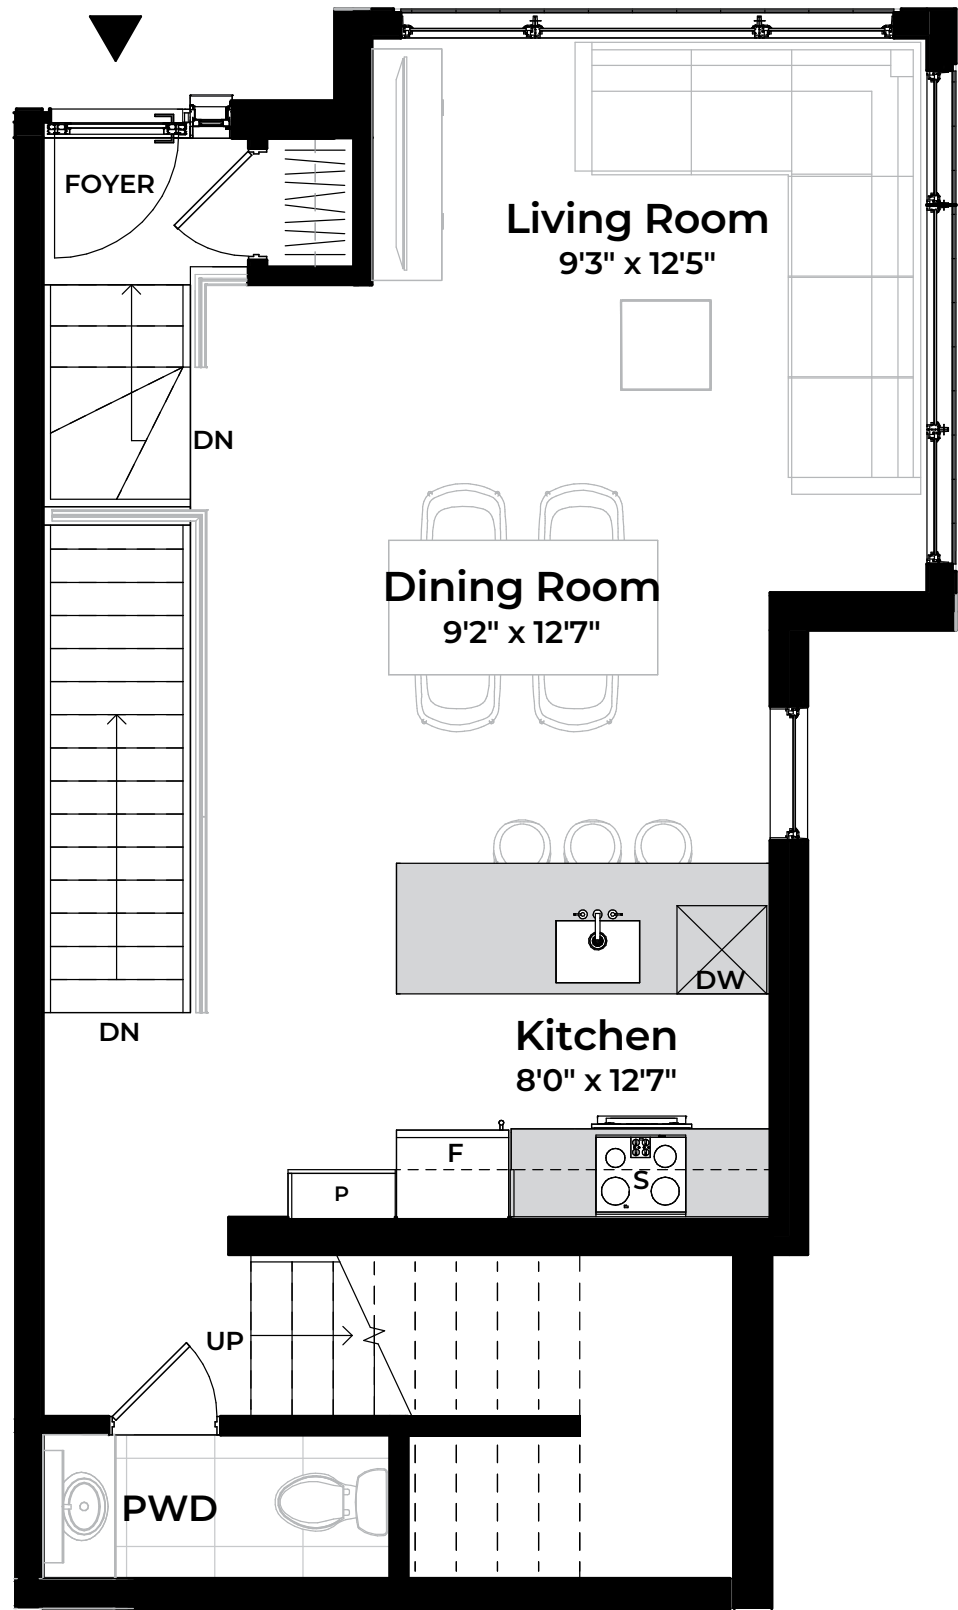

# The KINGSWELL ALT

2,020 SQ. FT. | 3 Bedrooms, 2.5 Bathrooms

**MAIN FLOOR**

**SECOND FLOOR**

**THIRD FLOOR**

**PARKING**

**TERRACE**