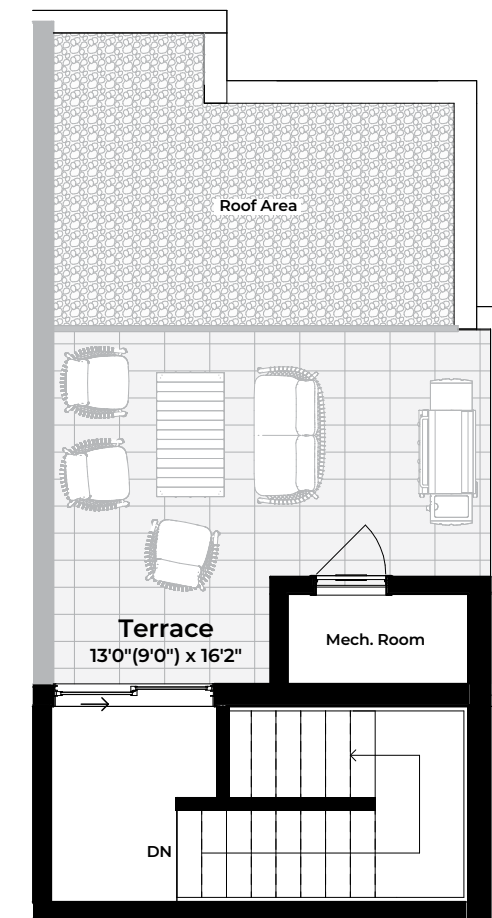

# The KINGSWELL ALT

2,020 SQ. FT. | 3 Bedrooms, 2.5 Bathrooms

**MAIN FLOOR**

**SECOND FLOOR**

**THIRD FLOOR**

**PARKING**

**TERRACE**