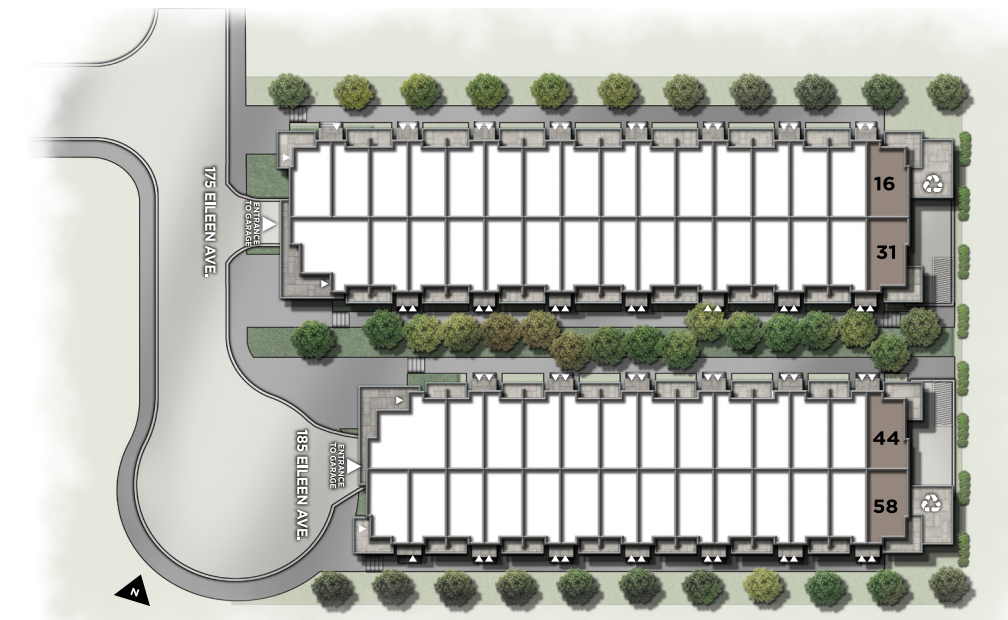

# The KINGSWELL ALT

2,020 SQ. FT. | 3 Bedrooms, 2.5 Bathrooms

**MAIN FLOOR**

**SECOND FLOOR**

**THIRD FLOOR**

**PARKING**

**TERRACE**