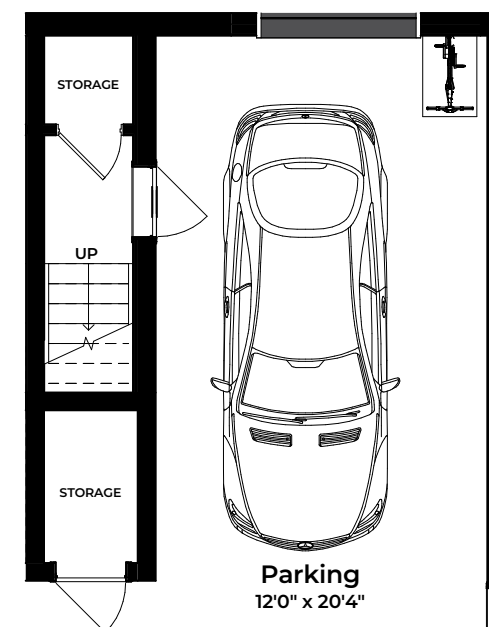

# The KINGSWELL ALT

2,020 SQ. FT. | 3 Bedrooms, 2.5 Bathrooms

**MAIN FLOOR**

**SECOND FLOOR**

**THIRD FLOOR**

**PARKING**

**TERRACE**