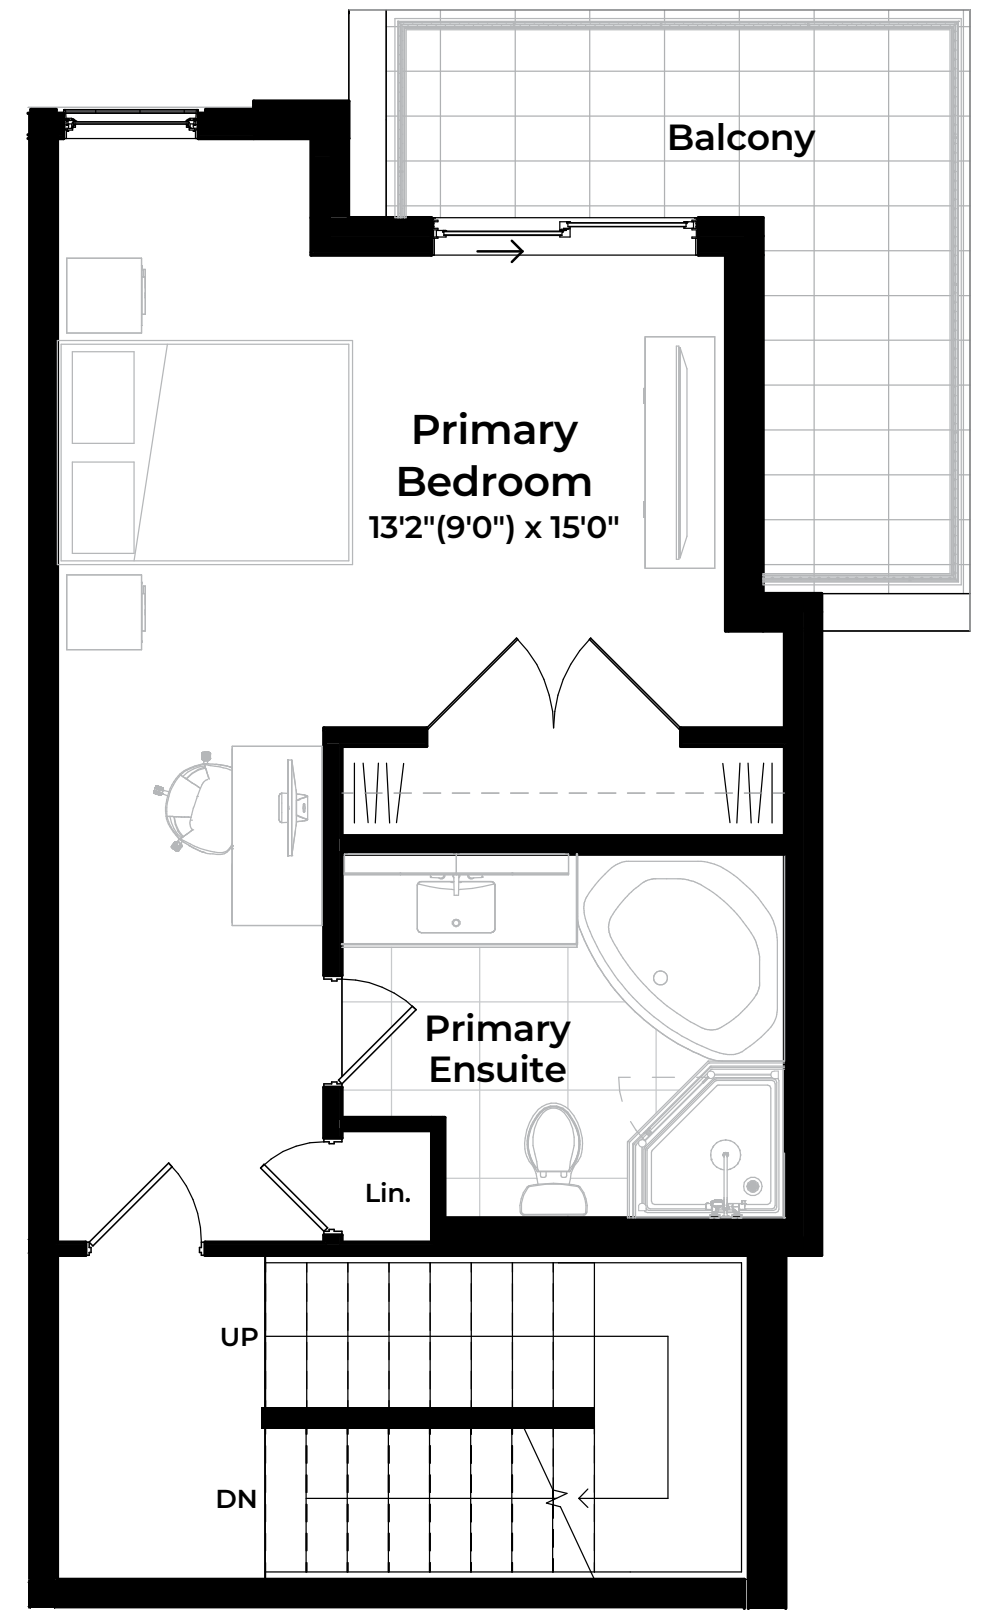

# The KINGSWELL ALT

2,020 SQ. FT. | 3 Bedrooms, 2.5 Bathrooms

**MAIN FLOOR**

**SECOND FLOOR**

**THIRD FLOOR**

**PARKING**

**TERRACE**